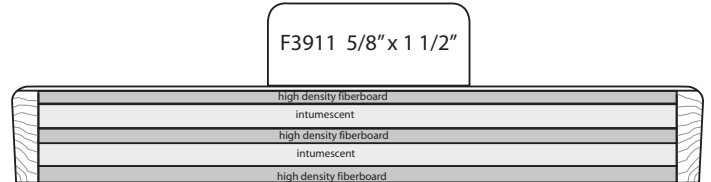

F344 60 Minute Fire Rated Door Frame

F345 90 Minute Fire Rated Door Frame
45/60/90 Minute Fire Rated Laminated Door Frame with extension