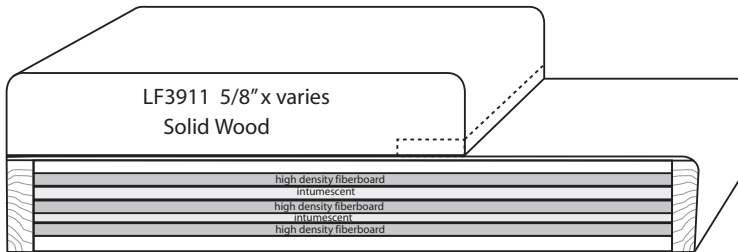

F347 45 Minute Fire Rated Laminated Door Frame

F348 60 Minute Fire Rated Rabbetted Door Frame