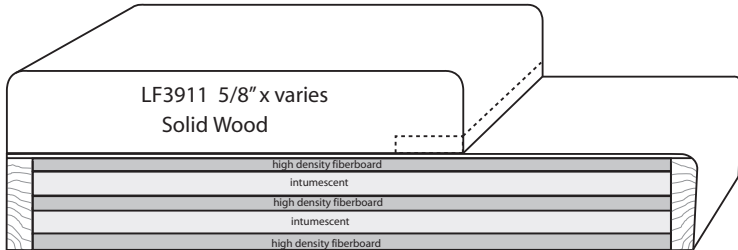

F348 60 Minute Fire Rated Rabbetted Door Frame

F349 90 Minute Fire Rated Door Frame