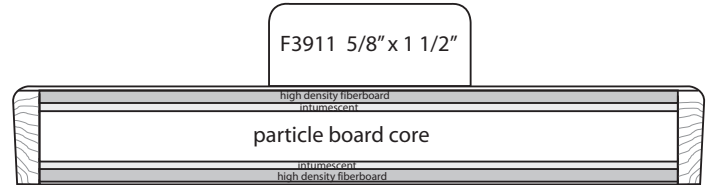

F343 45 Minute Fire Rated Laminated Door Frame