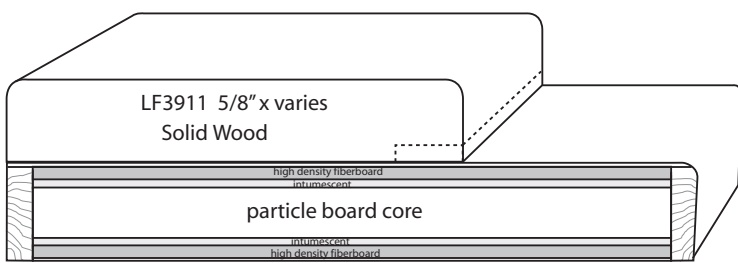

Ferche Millwork brings you 45/60/90 Minute Door Frames in the beauty of REAL WOOD!

These jambs are the perfect solution to dress up a rated opening. They carry a positive pressure rating without the need for visible gaskets. Available in any species as a 3/4" flat jamb w/applied stop or as a rabbetted frame. Minimum jamb width is 4 5/8". For additional information go to www.fireratedwooddoorframes.com or call Ferche Millwork at 320-393-5700.