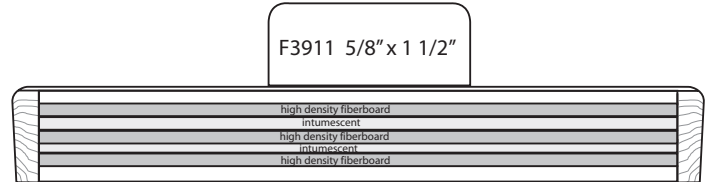

F343 45 Minute Fire Rated Laminated Door Frame

F344 60 Minute Fire Rated Door Frame