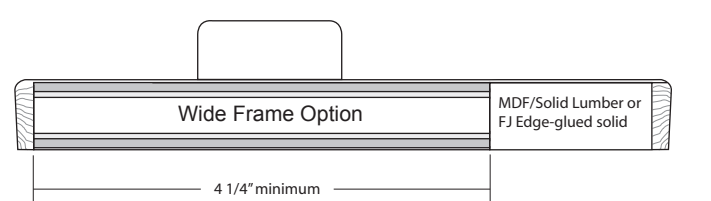

F345 90 Minute Fire Rated Door Frame
45/60/90 Minute Fire Rated Laminated Door Frame with extension